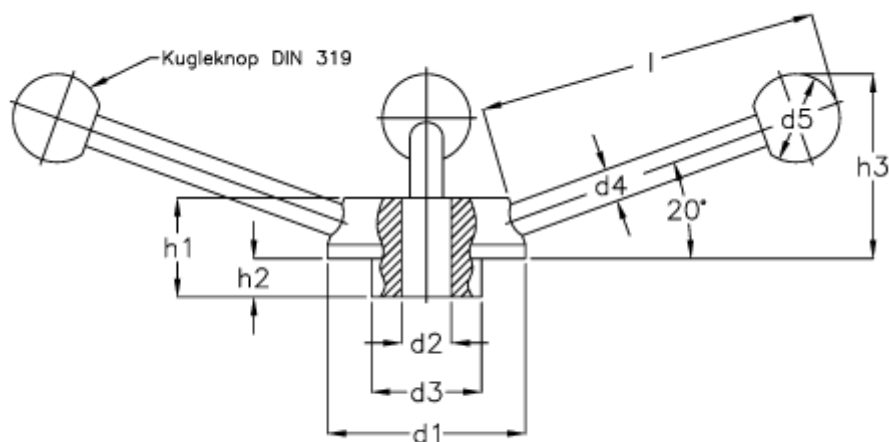

Article number: 20472238K

Description: E+G Handwheel  
GN 213-60-K 15

## Measures

$d1 = 60$   
 $d2 = B 15$   
 $d3 = 32$   
 $d4 = 10$   
 $d5 = 25$   
 $H1 = 30$   
 $H2 = 11$   
 $l = 96$